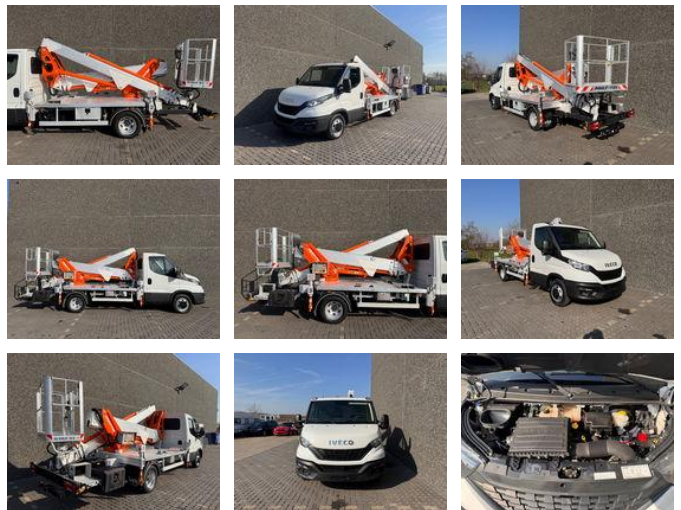

RENE TRUCKS

Iveco Daily 35S14 Multitel MX210 3625HRS ! 100 000 KM !

General features

Brand	Iveco
Model	Daily 35S14
Subcategory	Work platform
Odometer reading	104.500km
Construction year	2021
Hourmeter reading	3625
Condition	Used
General condition	Very good
Fuel	Diesel
Emission class	Euro 6

Characteristics

GVW	3.500kg
Lifting capacity	200kg
Lifting height	21cm
Cylinder contents	2.287cc

Iveco Daily 35S14 Multitel MX210 3625HRS ! 100 000 KM !

Technical specifications

Engine output

100kw

Accessories